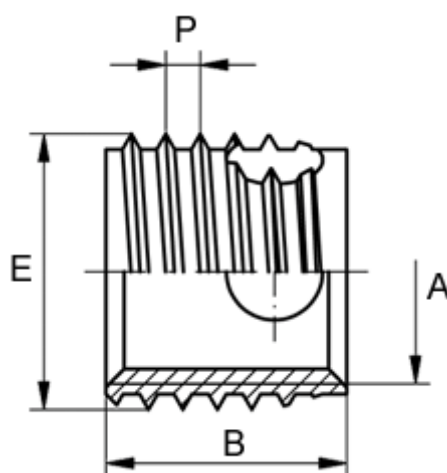

Article number: 12347000050800
Description: KLEE-coil 347 000 050.800
M 5 Brass

Measures

Female thread A	= M5
Length B	= 7
Male thread E	= 6.5
Min hole depth blind hole	= 9
Pre-drilled max	= 6.2
Pre-drilled min	= 6.1
Thread pitch P	= 0.80
Type	= 347 000 050 ...